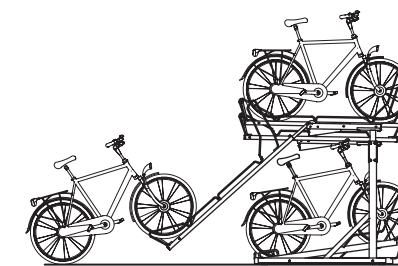

Options and extras

- Single-sided or double-sided
- Surface treatment:
  - Hot-dip galvanised
  - Galvanized steel parts also powder coated in any RAL color.
- Can be upgraded to the Optima V10 XL-version

96 190

37,5 158