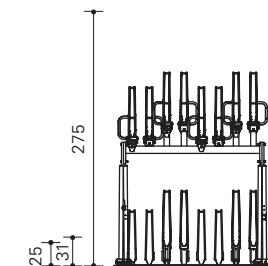

# Material and specifications

- ✓ Center-to-center dimension 37.5 cm.
- ✓ Steel support structure made of tube 80 x 80 x 4 mm, 80 x 40 x 4 mm, 60 x 40 x 3 mm and 70 x 50 x 3 mm.
- ✓ Guide tube 80 x 60 x 4 mm.
- ✓ Sheet steel wheel chutes, thickness 2.5 mm.
- ✓ With fastening device.
- ✓ Wheel chutes for tire widths up to 50 mm.
- ✓ Hot-dip galvanized, NEN-EN-ISO 1461.
- ✓ Handle made of aluminum tube Ø 18 x 1.5 mm, signal-coated.
- ✓ Pull-out wheel chute with rollers.
- ✓ Tilting mechanism with gas pressure spring.
- ✓ Required minimum clear height 275 cm.
- ✓ Aisle width from 210 cm.

96 190

Enkelzijdig zijaanzicht

37,5 158

Enkelzijdig vooraanzicht

289 96

Dubbelzijdig zijaanzicht

275 37,5 165

Dubbelzijdig vooraanzicht