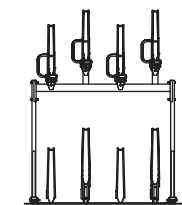

Optima V10

Two-tier bicycle parking system with smart convenience

How do you store as many bikes as possible in a limited space? Meet the efficient Optima V10. This successful and robust bicycle parking system was specially developed to efficiently use the potential of the available square meters.

1

Parking comfortably on the floor

The gas pressure spring makes the top rack come down lightly and smoothly. It can go far down, which also makes parking just a little easier.

2

Cleverly saving space

Thanks to the design of the Optima V10 you won't lose bicycle parking spaces when you put multiple systems in a row.

3

No loss of parking spaces

The two-tier system can easily be linked together, without loss of bicycle parking spaces thanks to the cleverly designed upright.

Material and specifications

- ✓ Center-to-center dimension 37.5 cm.
- ✓ Steel support structure made of tube 80 x 80 x 4 mm, 80 x 40 x 4 mm, 60 x 40 x 3 mm and 70 x 50 x 3 mm.
- ✓ Guide tube 80 x 60 x 4 mm.
- ✓ Sheet steel wheel chutes, thickness 2.5 mm.
- ✓ With fastening device.
- ✓ Wheel chutes for tire widths up to 50 mm.
- ✓ Hot-dip galvanized, NEN-EN-ISO 1461.
- ✓ Handle made of aluminum tube Ø 18 x 1.5 mm, signal-coated.
- ✓ Pull-out wheel chute with rollers.
- ✓ Tilting mechanism with gas pressure spring.
- ✓ Required minimum clear height 275 cm.
- ✓ Aisle width from 210 cm.

Options and extras

- Single-sided or double-sided
- Surface treatment:
  - Hot-dip galvanised
  - Galvanized steel parts also powder coated in any RAL color.
- Can be upgraded to the Optima V10 XL-version

96 190

37,5 158

289 96

Dubbelzijdig zijaanzicht

275 37,5 165

Dubbelzijdig vooraanzicht