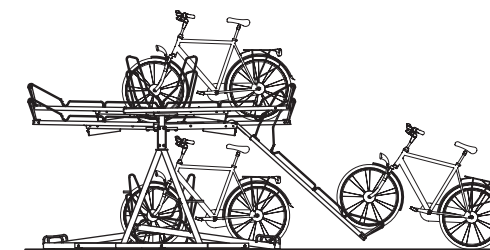

# Material and specifications

- ✓ Center-to-center dimension 37.5 cm.
- ✓ Steel support structure made of tube 80 x 80 x 4 mm, 80 x 40 x 4 mm, 60 x 40 x 3 mm and 70 x 50 x 3 mm.
- ✓ Guide tube 80 x 60 x 4 mm.
- ✓ Sheet steel wheel chutes, thickness 2.5 mm.
- ✓ With fastening device.
- ✓ Wheel chutes for tire widths up to 50 mm.
- ✓ Hot-dip galvanized, NEN-EN-ISO 1461.
- ✓ Handle made of aluminum tube Ø 18 x 1.5 mm, signal-coated.
- ✓ Pull-out wheel chute with rollers.
- ✓ Tilting mechanism with gas pressure spring.
- ✓ Required minimum clear height 275 cm.
- ✓ Aisle width from 210 cm.

96 190

Enkelzijdig zijaanzicht

37,5 158

Enkelzijdig vooraanzicht

289 96

Dubbelzijdig zijaanzicht

275 37,5 165

Dubbelzijdig vooraanzicht