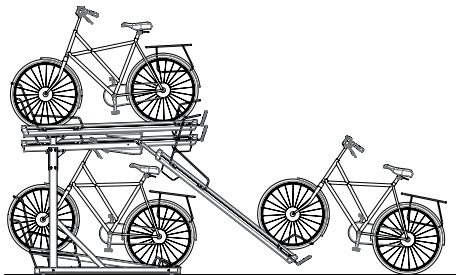

Material and specifications

- ✓ Heart to heart size 40 cm.
- ✓ Steel tube support construction.
- ✓ Guide tube 80 x 60 x 4 mm.
- ✓ Lower wheel rails made of bent sheet steel. Upper wheel rails made of anodised aluminium With attachment facility.
- ✓ Wheel rails suitable for different tyre widths, max. 55 mm.
- ✓ Hot-dip galvanised, NEN-EN-ISO 1461.
- ✓ Upper handles made of ASA plastic.
- ✓ Extendable wheel rail with rollers.
- ✓ Tilting mechanism with gas spring.
- ✓ Required minimum free height 275 cm.
- ✓ Aisle width from 210 cm.

Options and extras

- Single-sided or double-sided
- Surface treatment:
  - Hot-dip galvanised
  - Hot-dip galvanised and powder-coated in any desired RAL colour.
- Different sales modules

Rek EZ 8P 400 front