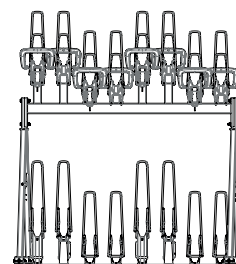

# Material and specifications

- ✓ Heart to heart size 40 cm.
- ✓ Steel tube support construction.
- ✓ Guide tube 80 x 60 x 4 mm.
- ✓ Lower wheel rails made of bent sheet steel. Upper wheel rails made of anodised aluminium With attachment facility.
- ✓ Wheel rails suitable for different tyre widths, max. 55 mm.
- ✓ Hot-dip galvanised, NEN-EN-ISO 1461.
- ✓ Upper handles made of ASA plastic.
- ✓ Extendable wheel rail with rollers.
- ✓ Tilting mechanism with gas spring.
- ✓ Required minimum free height 275 cm.
- ✓ Aisle width from 210 cm.

Rek EZ 8P 400 side

Rek DZ 16P 400 front

Rek DZ 16P 400 side