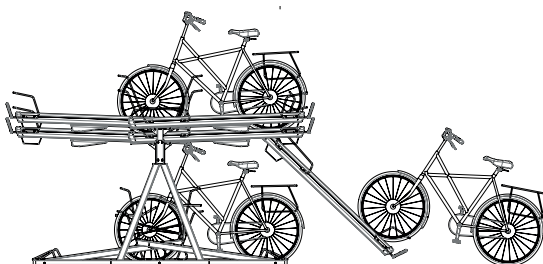

Rek DZ 16P 400 front